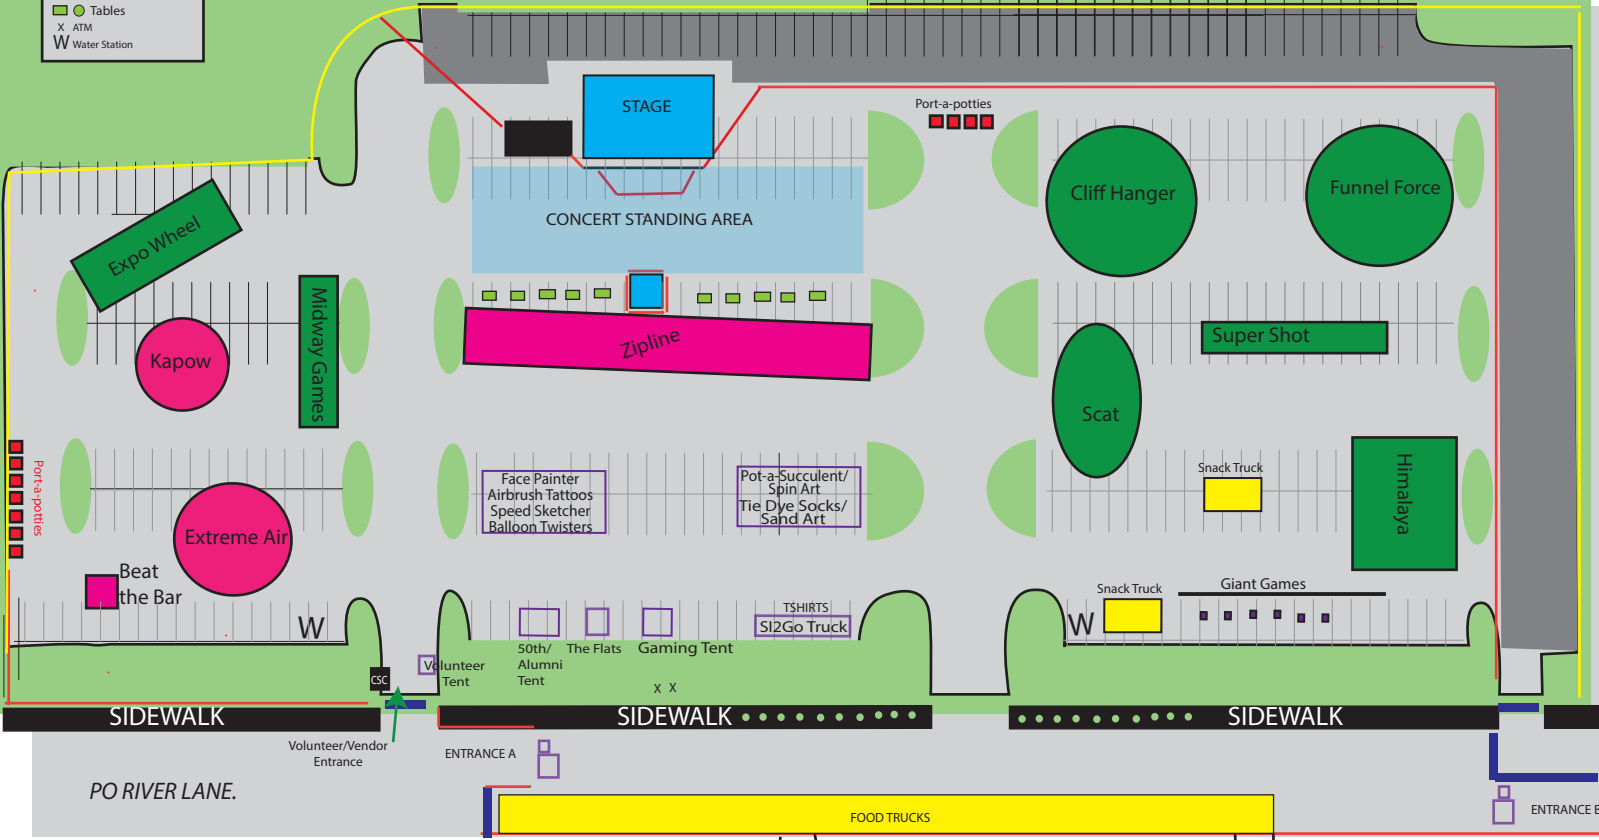

MASON DAY 2022

- Key:
- Food
 - Rides/Games
 - Stage
 - Port-a-potties
 - Tables
 - ATM
 - Water Station

LOT A ↓

→ LOT K